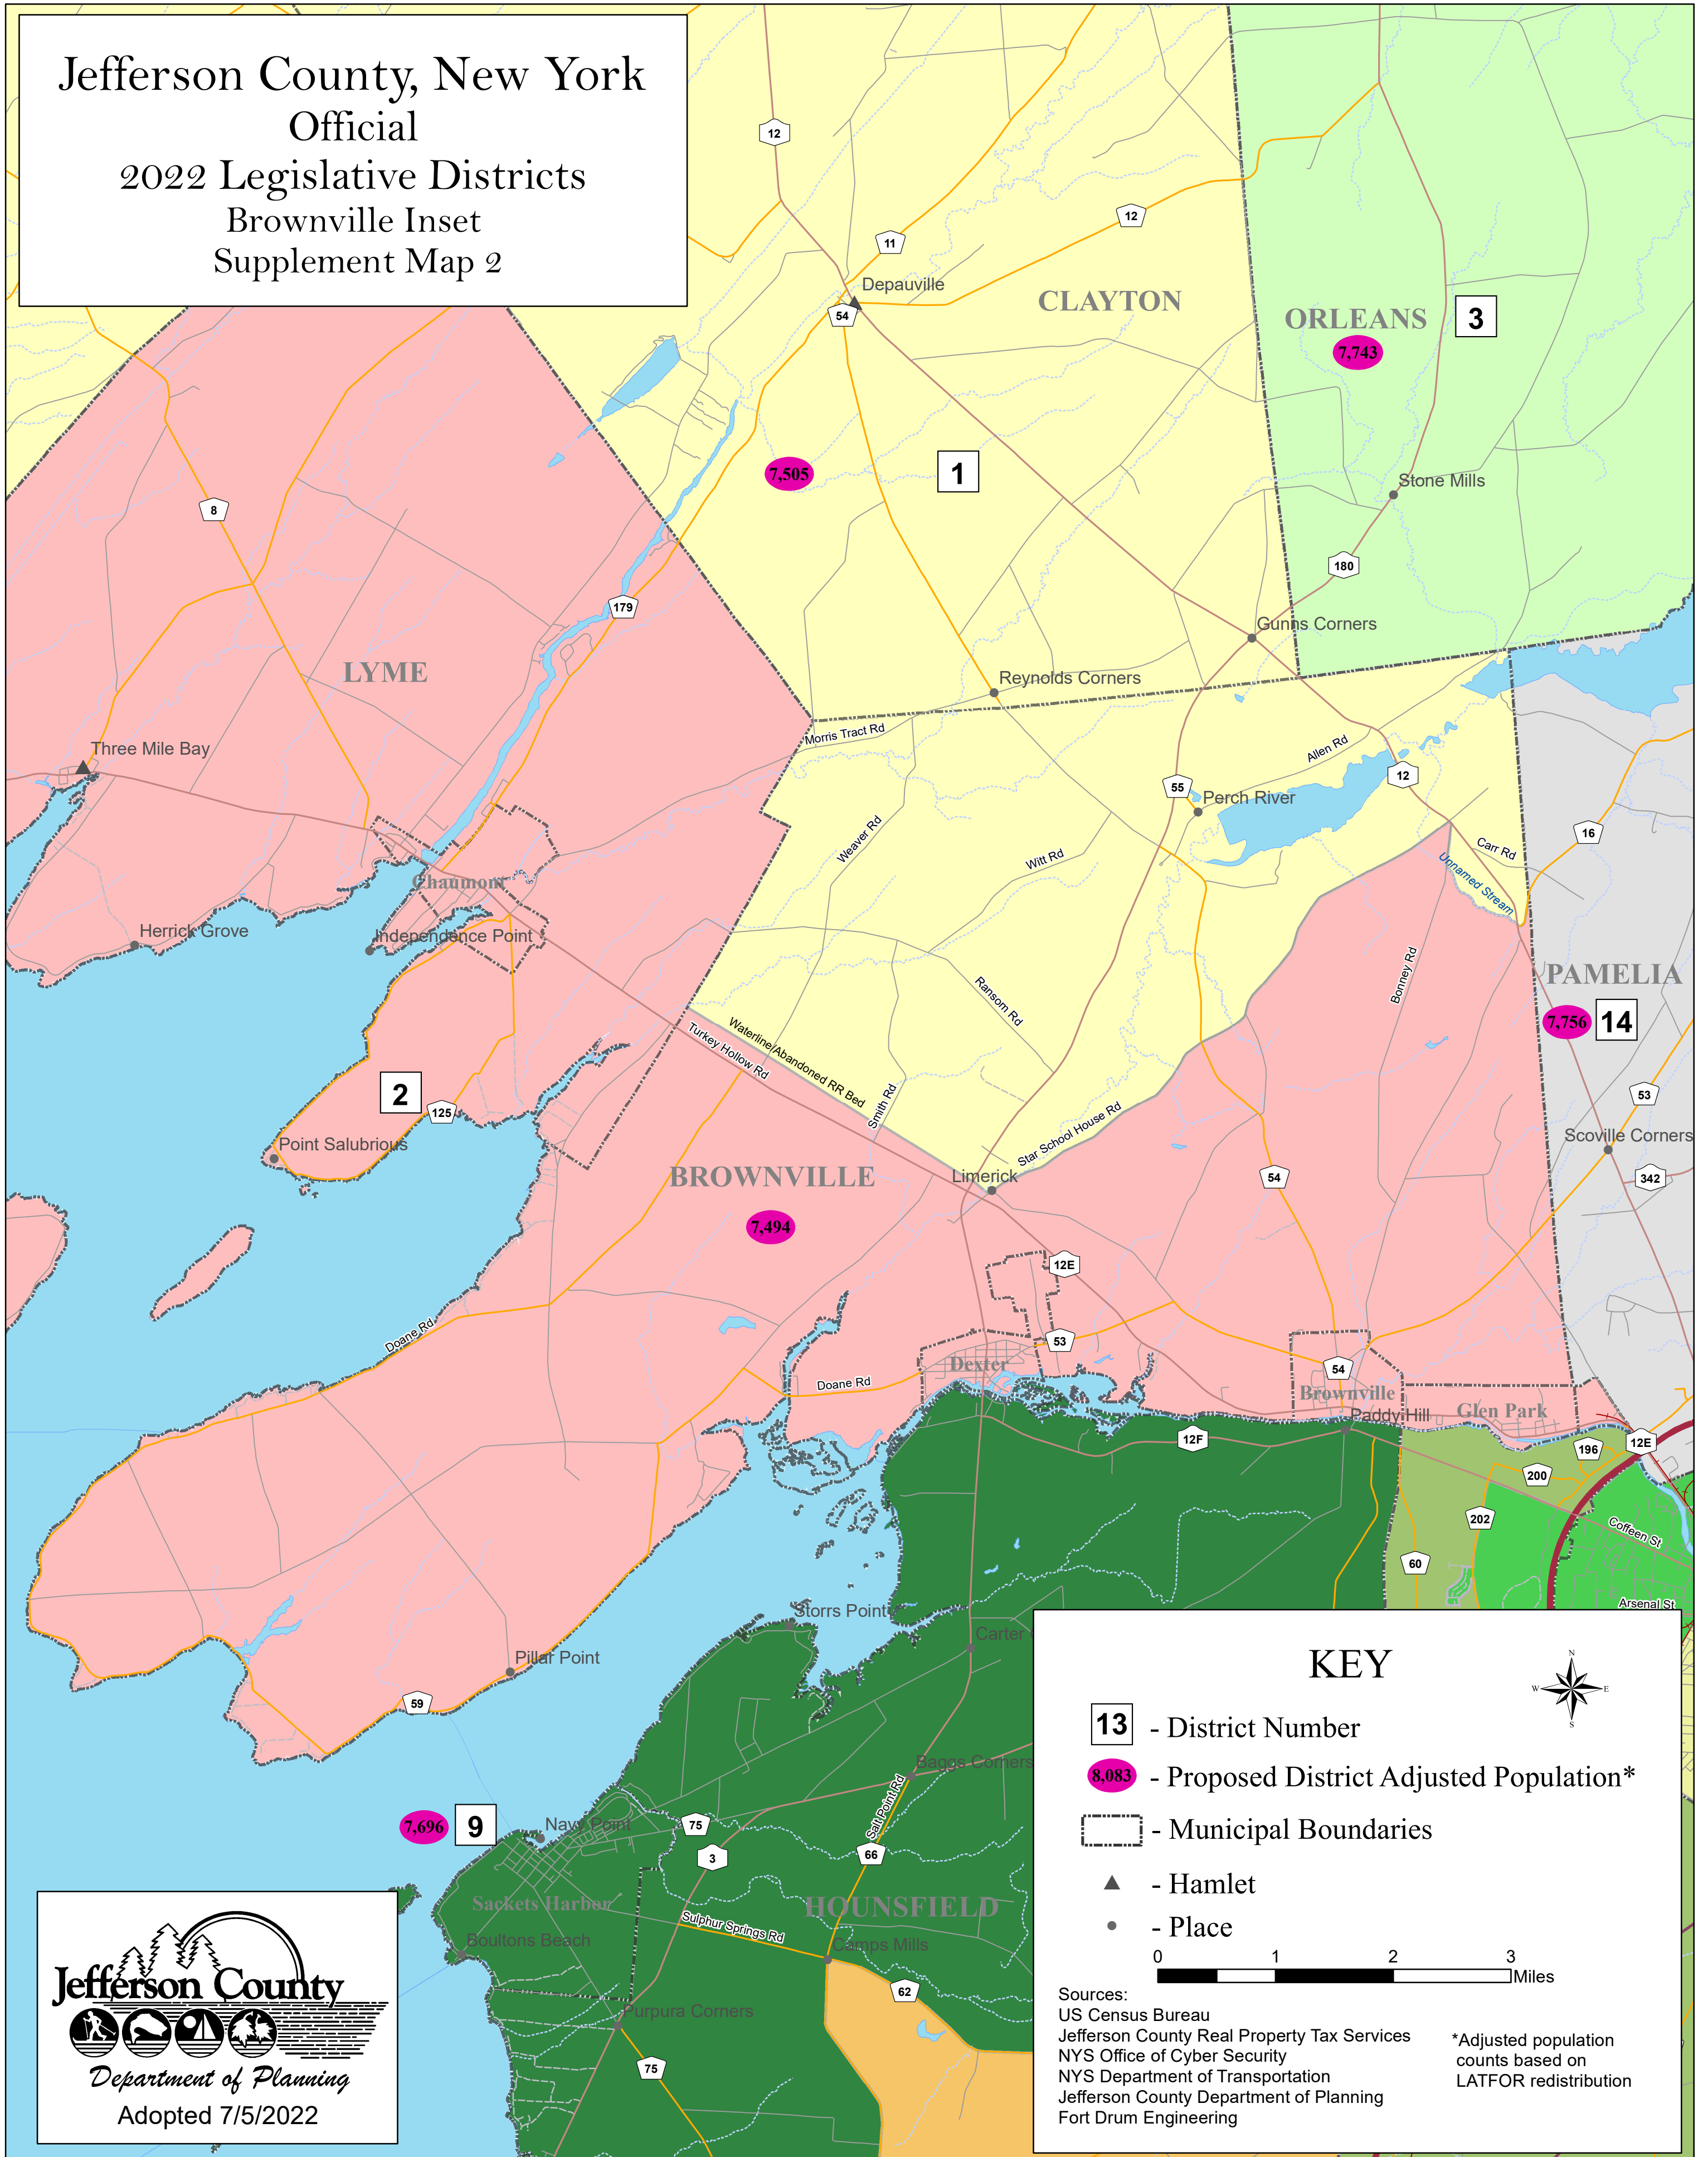

Jefferson County, New York
 Official
 2022 Legislative Districts
 Brownville Inset
 Supplement Map 2

KEY

13 - District Number

8,083 - Proposed District Adjusted Population*

- Municipal Boundaries

- Hamlet

- Place

0 1 2 3 Miles

Sources:
 US Census Bureau
 Jefferson County Real Property Tax Services
 NYS Office of Cyber Security
 NYS Department of Transportation
 Jefferson County Department of Planning
 Fort Drum Engineering

*Adjusted population counts based on LATFOR redistribution