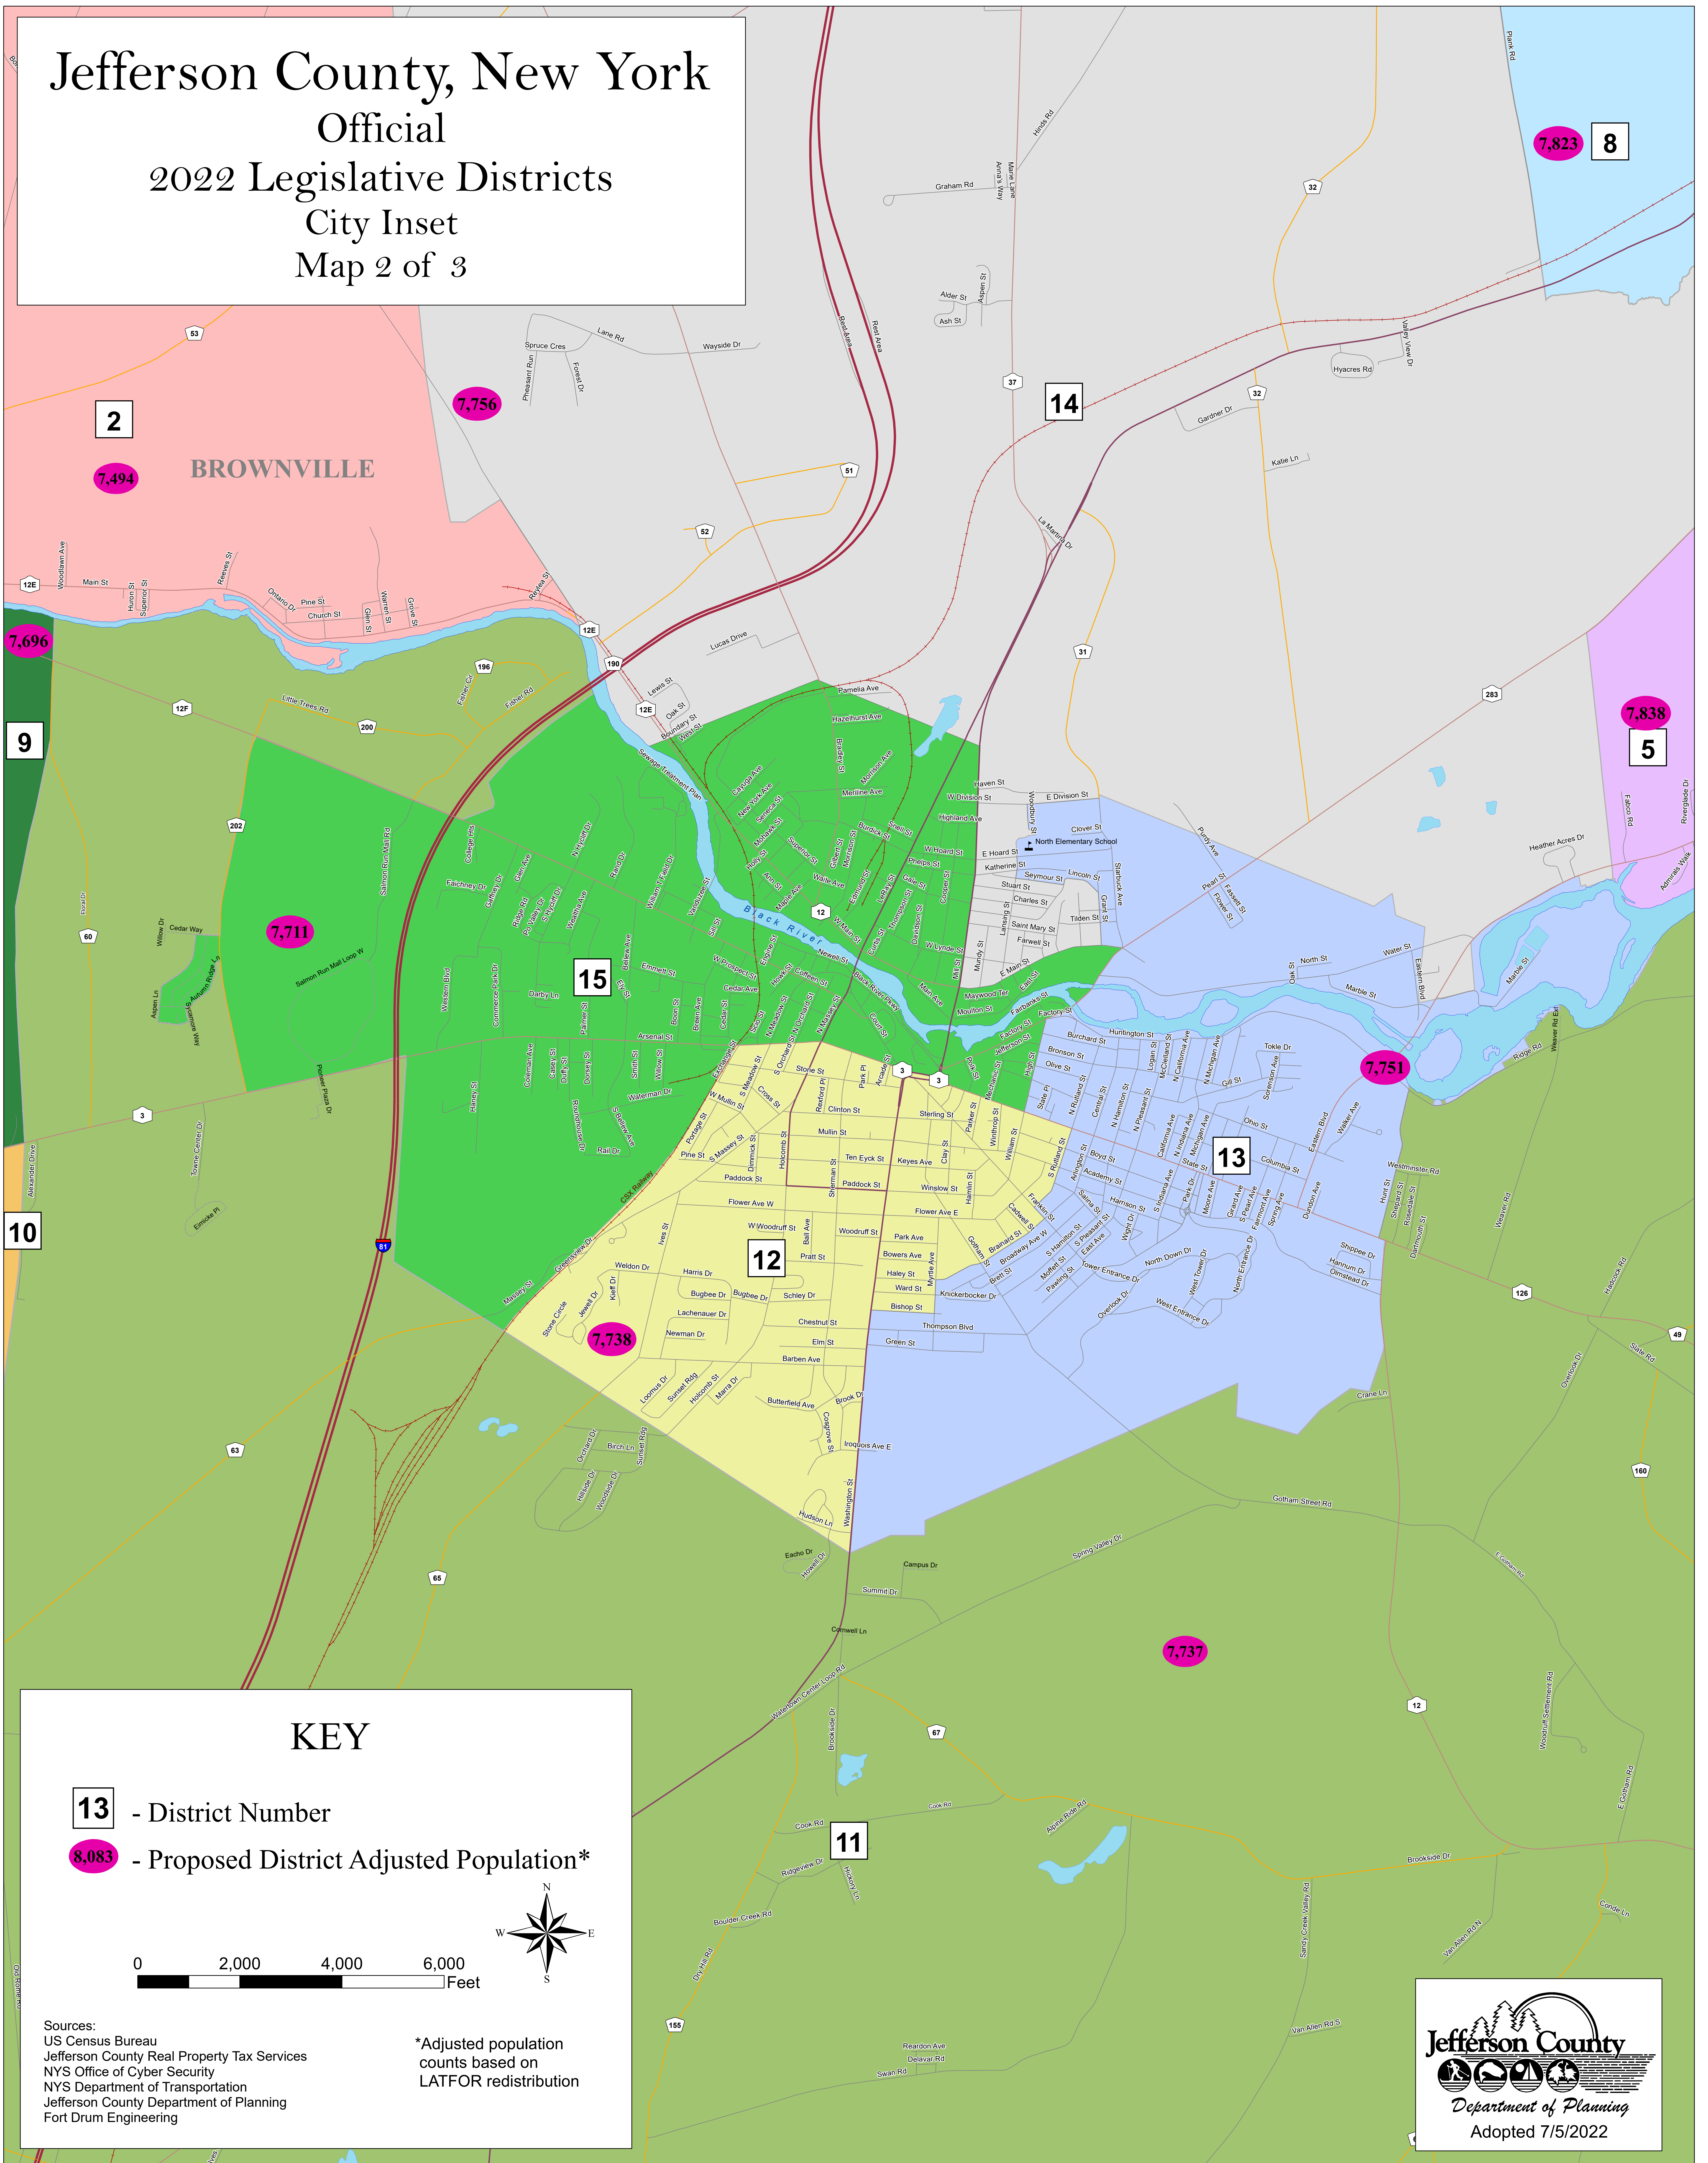

Jefferson County, New York

Official

2022 Legislative Districts

City Inset

Map 2 of 3

KEY

13 - District Number

8,083 - Proposed District Adjusted Population*