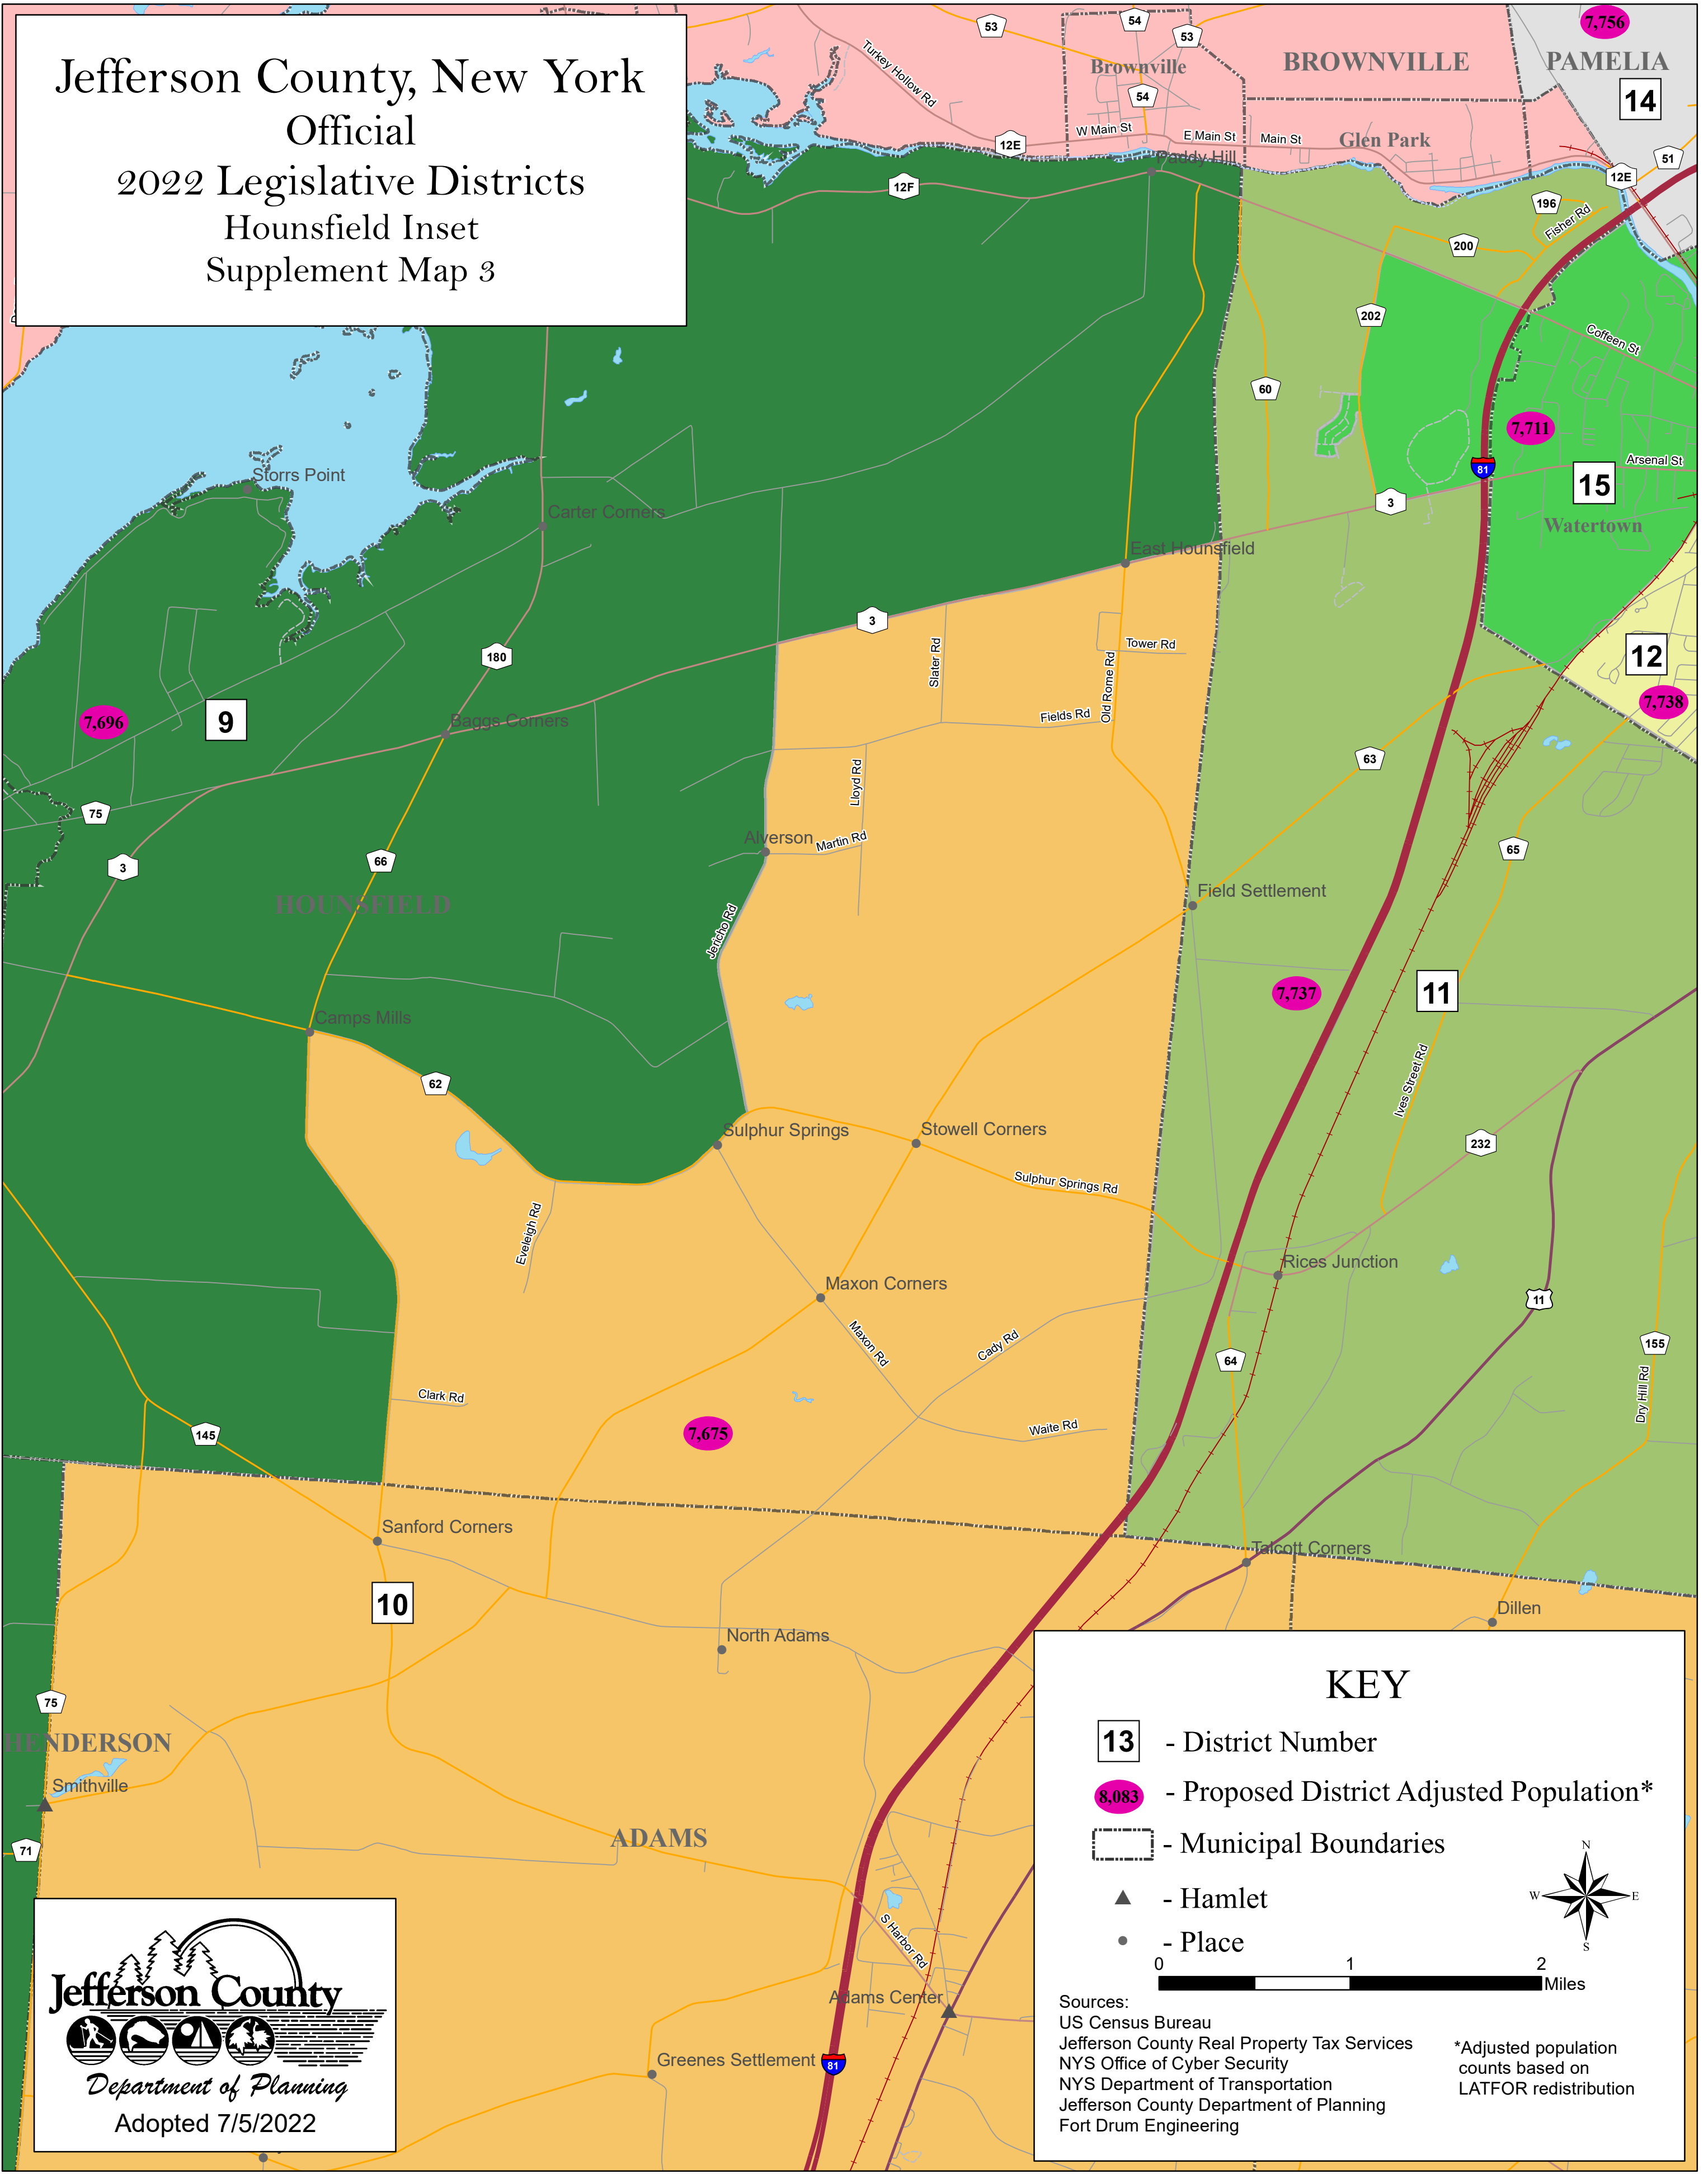

Jefferson County, New York
 Official
 2022 Legislative Districts
 Hounsfield Inset
 Supplement Map 3

KEY

- 13 - District Number
- 8,083 - Proposed District Adjusted Population*
- Municipal Boundaries
- ▲ - Hamlet
- - Place

0 1 2 Miles

Sources:
 US Census Bureau
 Jefferson County Real Property Tax Services
 NYS Office of Cyber Security
 NYS Department of Transportation
 Jefferson County Department of Planning
 Fort Drum Engineering

*Adjusted population counts based on LATFOR redistribution