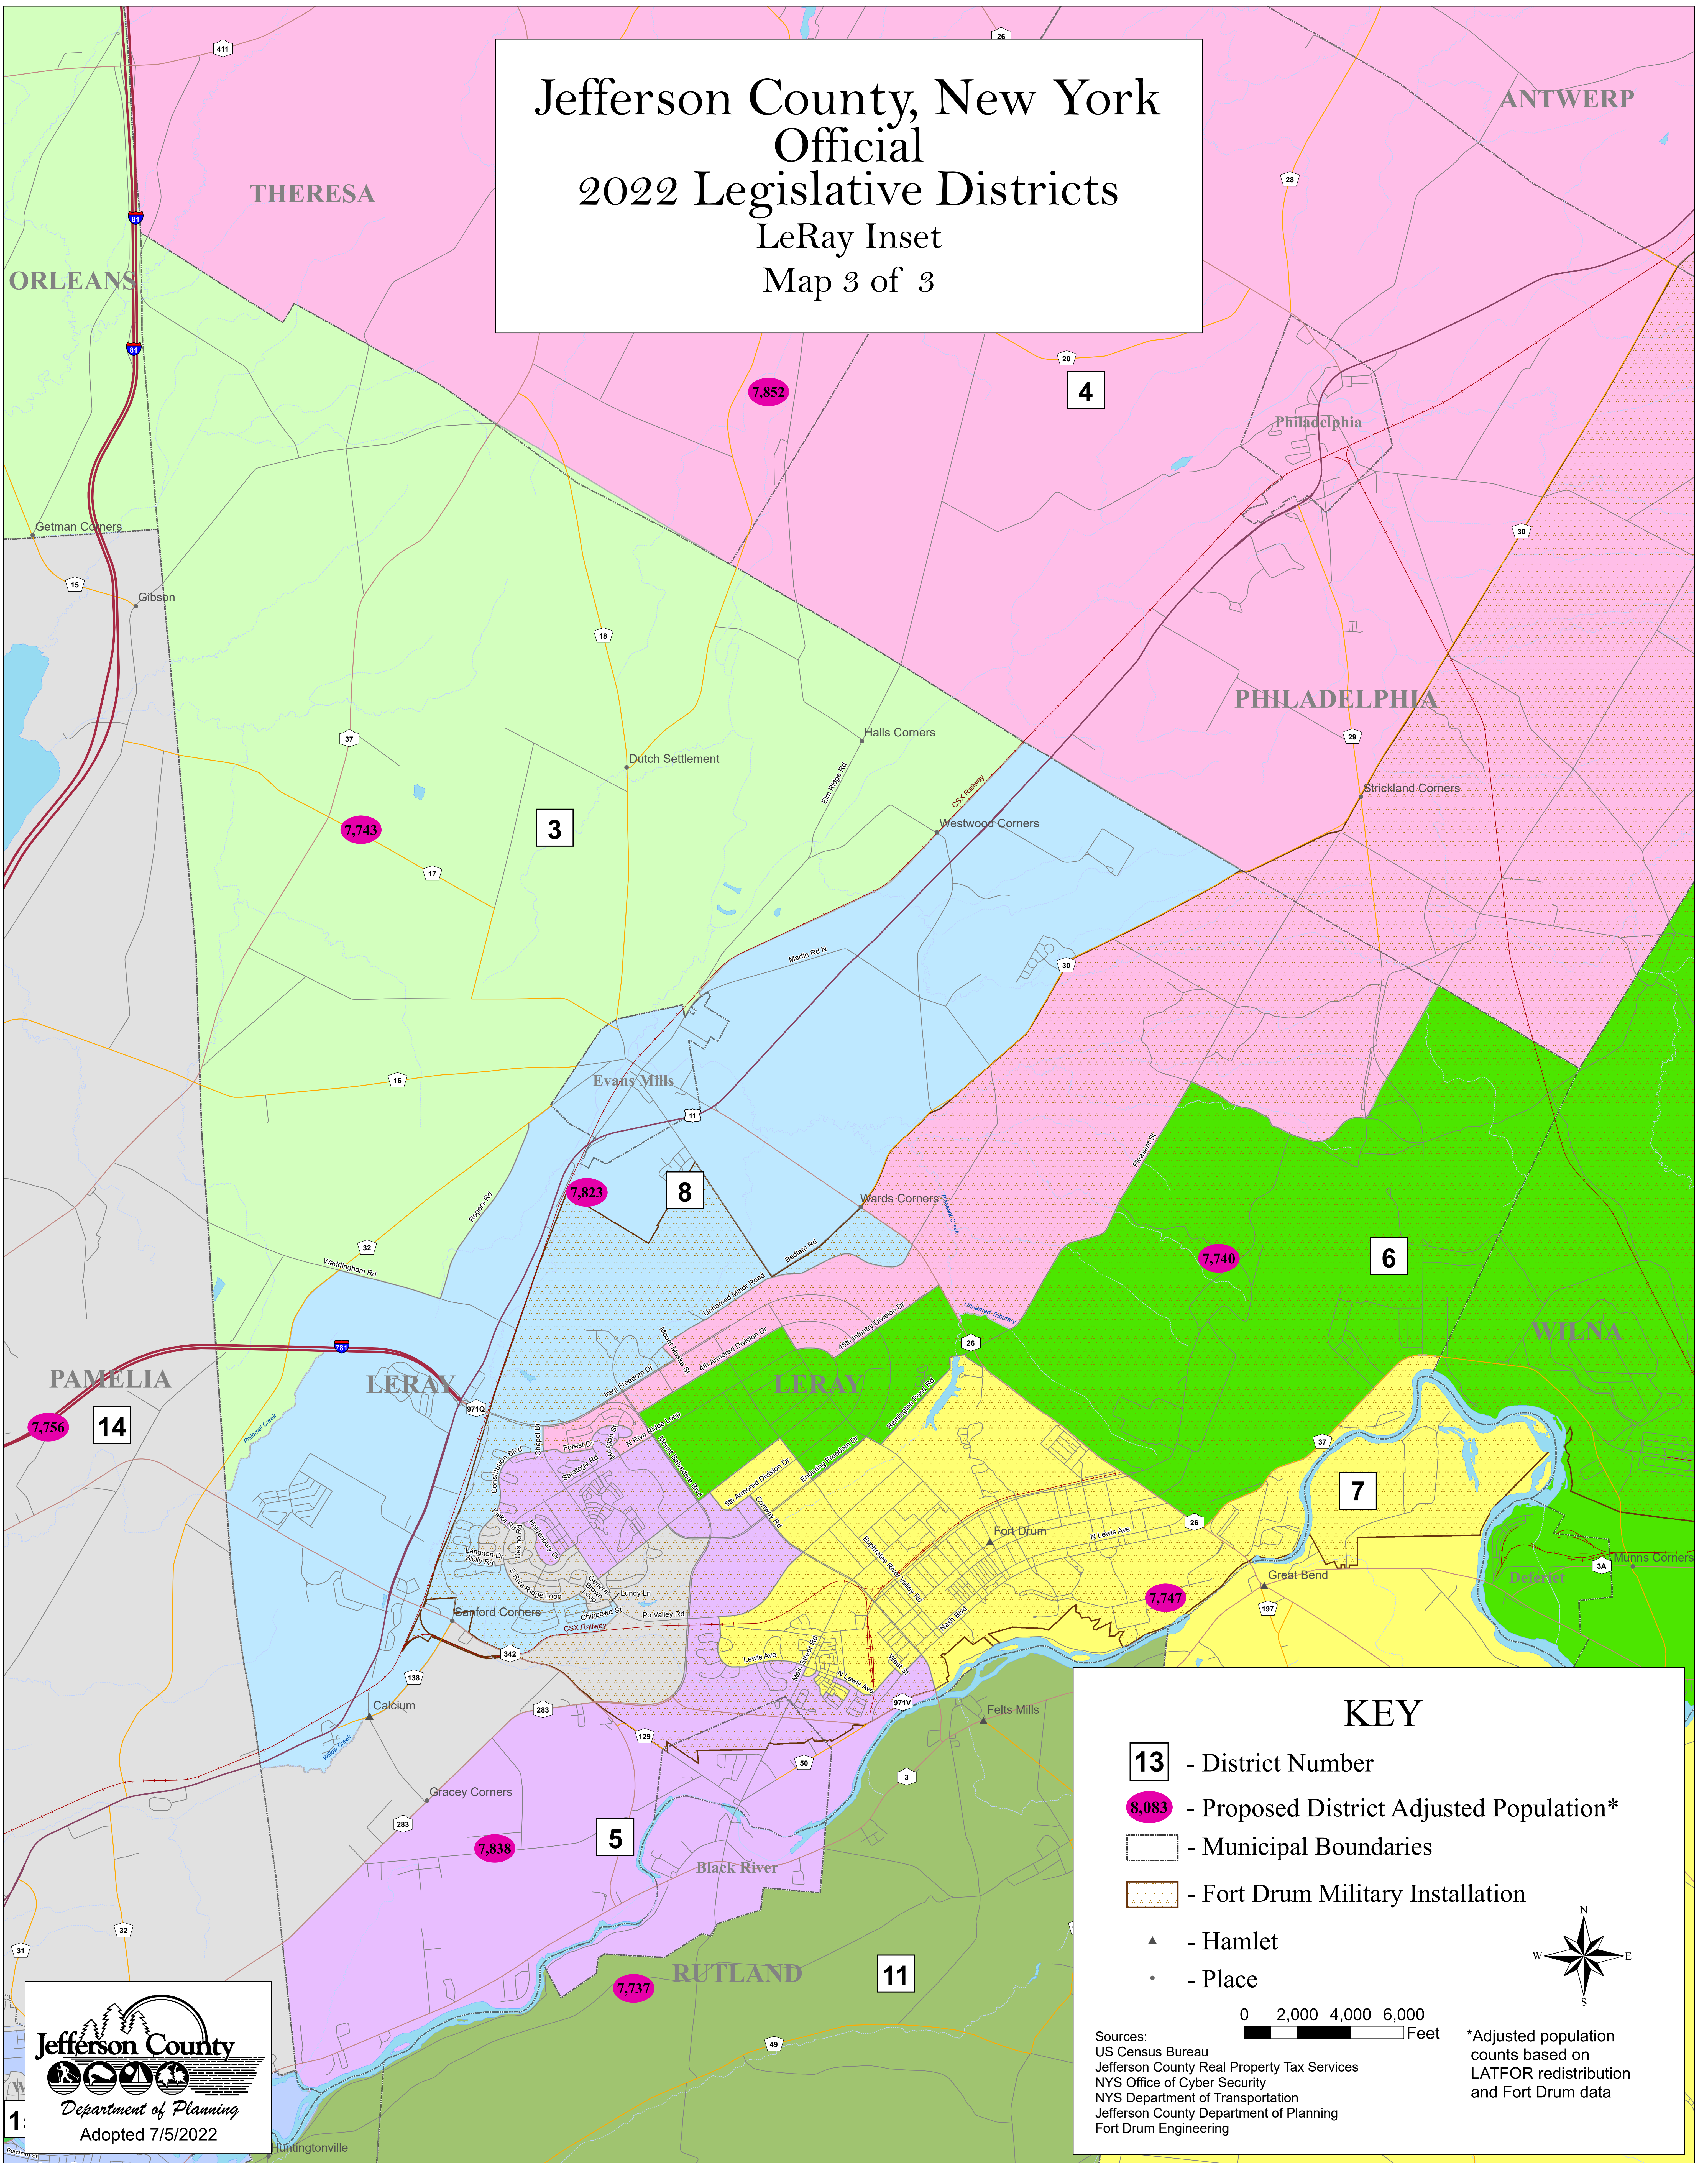

Jefferson County, New York Official 2022 Legislative Districts LeRay Inset Map 3 of 3

KEY

- 13** - District Number
- 8,083** - Proposed District Adjusted Population*
- Municipal Boundaries
- Fort Drum Military Installation
- Hamlet
- Place

0 2,000 4,000 6,000 Feet

Sources:
 US Census Bureau
 Jefferson County Real Property Tax Services
 NYS Office of Cyber Security
 NYS Department of Transportation
 Jefferson County Department of Planning
 Fort Drum Engineering

*Adjusted population counts based on LATFOR redistribution and Fort Drum data